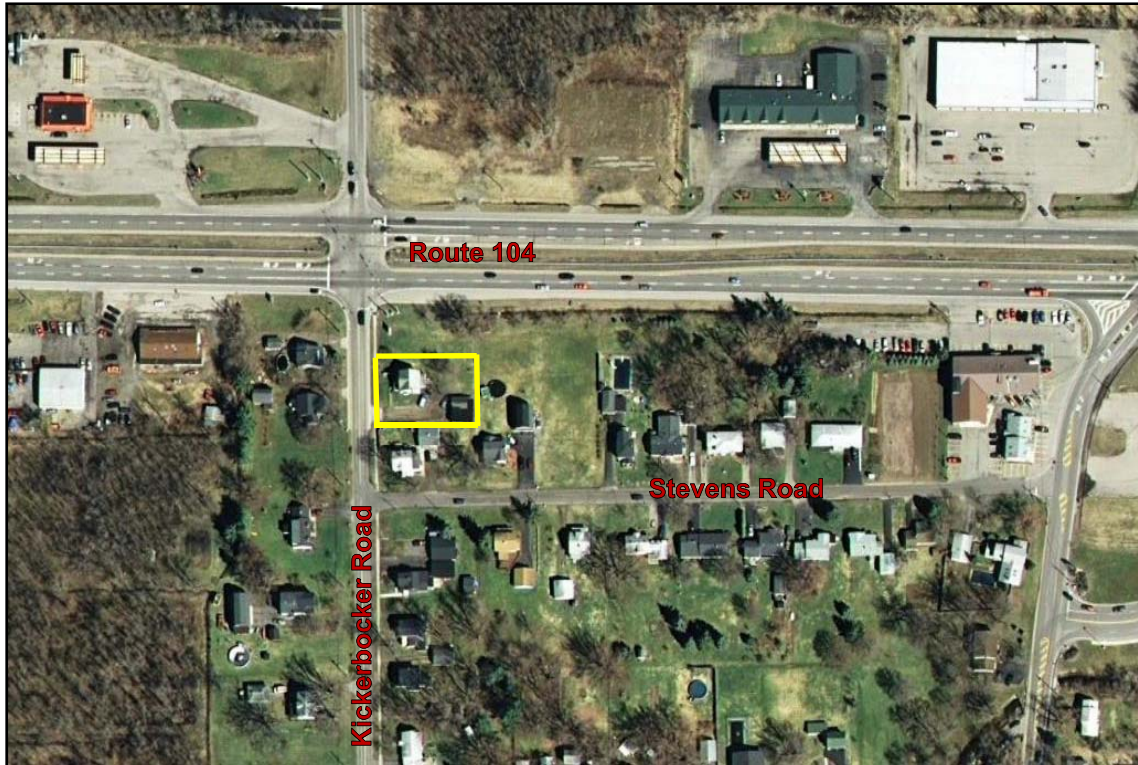

**Exclusive Offering
FOR SALE**

6284 Kickerbocker Road Ontario, NY

BUILDING SIZE: 1,352 Square Feet

LOT SIZE: 0.26 Acres

TRAFFIC COUNT: 26,645 ADT on Route 104

COUNTY: Wayne

FEATURES:

- Tops Plaza is approx. ½ mile east on Route 104
- Located near 30,000 Sq. Ft. Ontario Community Center with fitness center, gym, and indoor turf arena

LOCATION: Located at the corner of Route 104 and Knickerbocker Road in Ontario, NY approximately 8 miles east of Webster